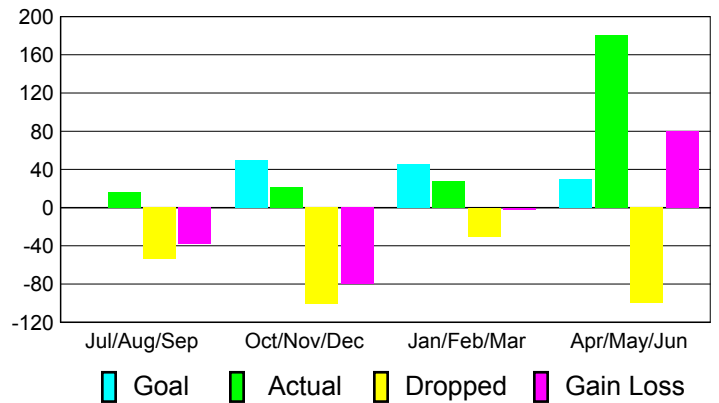

Membership Results 2010-2011

Goal, New, Dropped, Gain/Loss

Comparison of Membership Gain/Loss

Current Year Compared to the Previous Year