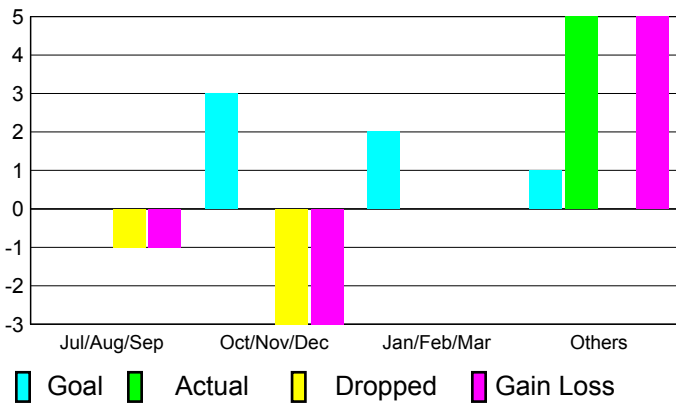

2010-2011 GMT Reports for District (or Undistricted) **District 126**

GMT: Klaus Tang

Location: CROATIA

GMT CA: 4

CLUBS

**Club Results
2010-2011**

**Clubs
2009-2010**

Month	New Club Goal	Actual New Clubs	Actual Dropped Clubs	Gain/Loss of Clubs	Gain/Loss of Clubs
Jul/Aug/Sep	0	0	-1	-1	0
Oct/Nov/Dec	3	0	-3	-3	0
Jan/Feb/Mar	2	0	0	0	0
Apr/May/June	1	5	0	5	5
Totals	6	5	-4	1	5

Club Results 2010-2011

Goal, New, Dropped, Gain/Loss

Comparison of Club Gain/Loss

Current Year Compared to the Previous Year

YTD Status Quo Clubs 2010-2011

Status Quo Clubs Compared to Status Quo Members

MEMBERSHIP

**Membership Results
2010-2011**

**Membership
2009-2010**

Month	Net Memb Goal	Actual New Memb	Actual Dropped Memb	Gain/Loss of Memb	Gain/Loss of Memb
Jul/Aug/Sep	0	16	-54	-38	0
Oct/Nov/Dec	50	21	-101	-80	-23
Jan/Feb/Mar	45	28	-30	-2	31
Apr/May/June	30	180	-100	80	123
Totals	125	245	-285	-40	131