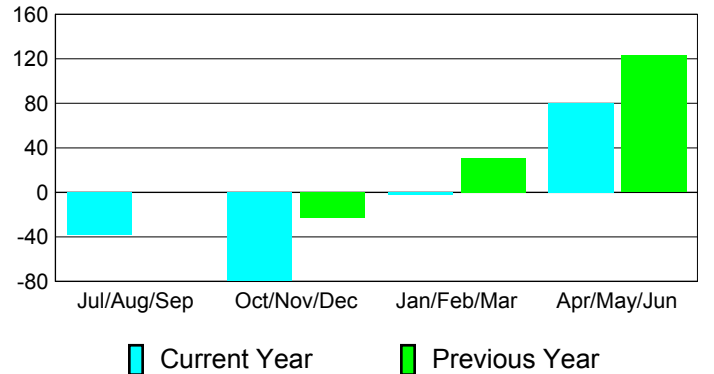

**Membership Results
2010-2011**

**Membership
2009-2010**

Month	Net Memb Goal	Actual New Memb	Actual Dropped Memb	Gain/Loss of Memb	Gain/Loss of Memb
Jul/Aug/Sep	0	16	-54	-38	0
Oct/Nov/Dec	50	21	-101	-80	-23
Jan/Feb/Mar	45	28	-30	-2	31
Apr/May/June	30	180	-100	80	123
Totals	125	245	-285	-40	131

Membership Results 2010-2011

Goal, New, Dropped, Gain/Loss

Comparison of Membership Gain/Loss

Current Year Compared to the Previous Year

Gender Comparison 2010-2011

Jul/Aug/Sep

Oct/Nov/Dec

Jan/Feb/Mar

Apr/May/June

Male

Female