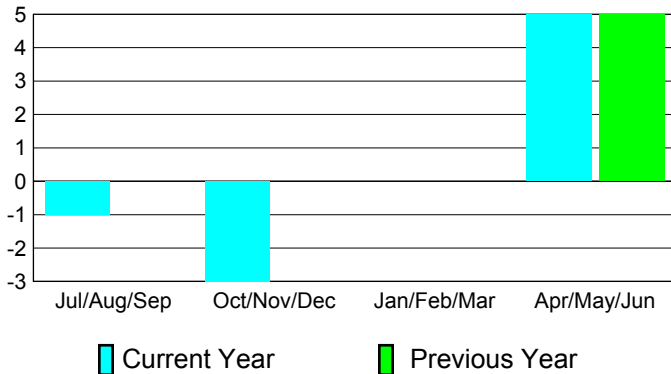

Club Results 2010-2011

Goal, New, Dropped, Gain/Loss

Comparison of Club Gain/Loss

Current Year Compared to the Previous Year

YTD Status Quo Clubs 2010-2011

Status Quo Clubs Compared to Status Quo Members

MEMBERSHIP